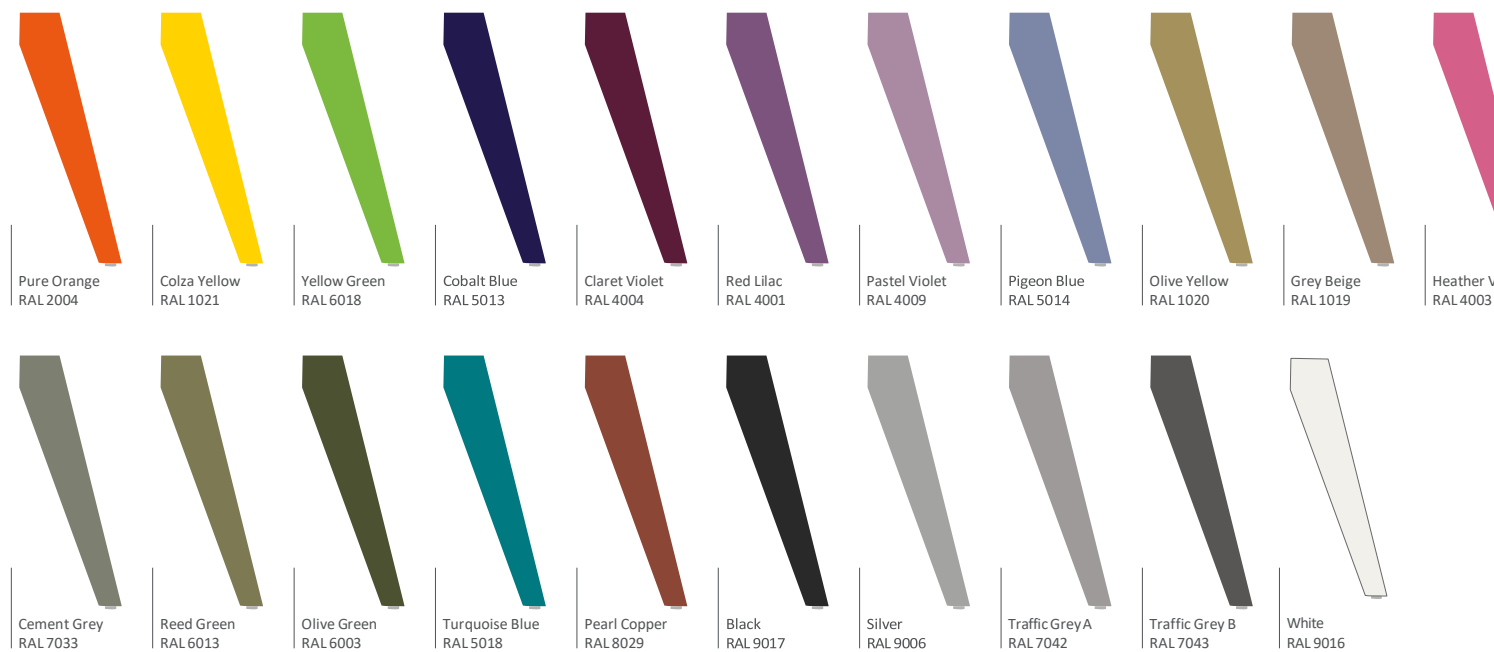

---

Evolve High Stool

---

## Evolve Leg RAL Colours

**Creedmiles**  
interiors that deliver